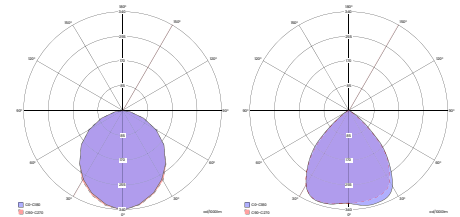

- Efficacy of up to 96 lm/W.
- Colour temperatures: 3000°k or 4000°k.
- Colour Finishes: White (9016), Black (9005) or Silver (9006). Other RAL colours, available on request.
- Optic options: Flush, Dome, Diamond facet and Specular
- Dimming options: DALI 1-100% Dim, DSI, Switch Dim, 1-10v.
- Wireless control options: Casambi.
- Emergency options: Standard 3hr, Self-Test, Dali addressable or 3hr Dali Wireless Sentinel.