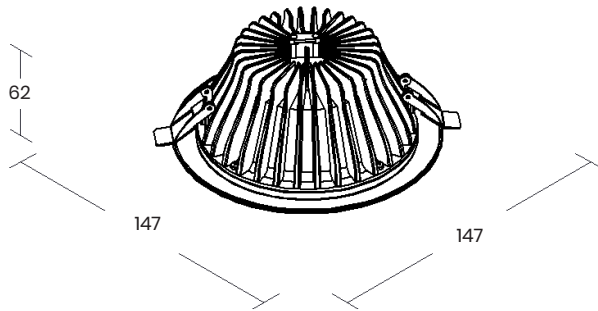

P&A Astreo M