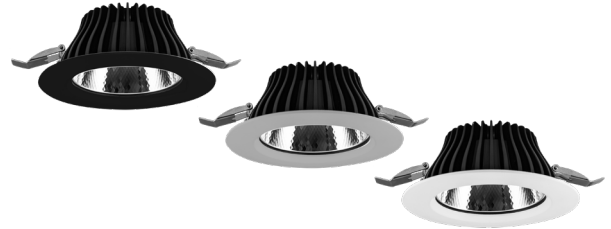

P&A Astreo M