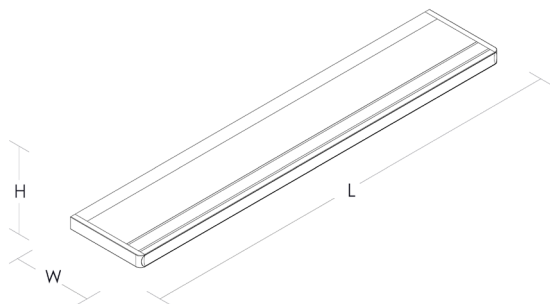

Technical

Product	BH3
Mounting type	Surface
Standard Length	600mm
Lumen	925 - 5200 Lm**
Efficacy	Upto 114 lm/W
Colour Temperature	Warm White (3K) Neutral White (4K) Tunable white (2.7K-5.7K)
Optics	Microprism + Opal diffuser (Direct/Indirect)
Control	DALI 1-100%, Casambi,
Emergency	3 hour, DALI, Self-Test, DALI Wireless Sentinel
Rendering	Ra80+
IP Rating	IP20
Safety Class	Class 1
MacAdam	SDCM 3
L70/B10	>50K
Weight	3.7kg

Example Code: BH3D50U354KA1WE3

Dimensions

L	W	H
600	221	38

All dimensions are measured in millimetres (mm)

Finish

RAL	Code	Colour Swatch
White	9016	
Black	9005	
Silver	9006	
Custom*	Custom*	

*Custom Colours upon request