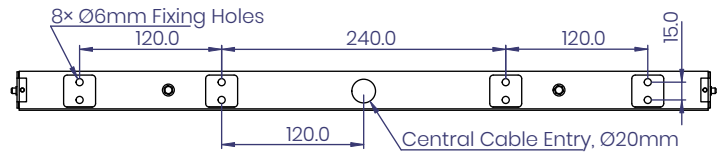

P&A BH3

Wall Bracket

Fixing details