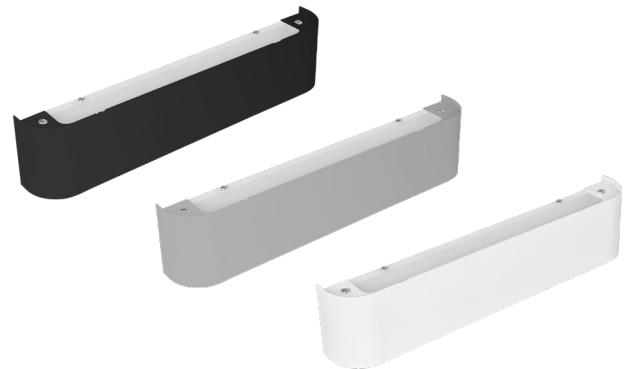

Luminaire Order Builder

CRV9 (922 x 46mm version)

STEP 1.	STEP 2.	STEP 4.	STEP 5.	STEP 6.	STEP 7.
Select Current	Optics	CCT	Control	Finish	Emergency
35 350mA 4753 Lm - 38.4W 40 400mA 5432 Lm - 43.9W 45 450mA 6111 Lm - 49.4W 50 500mA 6790 Lm - 54.9W	O Opal Diffuser	3K 3000K 4K 4000K	FO Fixed Output A1 DALI 1-100% Dim A2 DSI A3 Switch Dim A4 1-10v A5 Casambi	W RAL9016M B RAL9005 S RAL9006 Z Custom	E3 Standard 3 Hour ED DALI/EMPRO ES Self-Test EW 3 hour DALI Wireless Sentinel

All electrical and optical data subject to $\pm 10\%$ tolerances. Values based on 4000K Colour temperature.

Example Code: CRV9-35-O-4K-A1-W-E3

Dimensions

L	W	H	Finish	RAL	Code	Colour Swatch
362	45	90	White		9016	
642	46	90	Black		9005	
922	46	90	Silver		9006	
			Custom*		Custom*	

All dimensions are measured in millimetres (mm)

*Custom Colours upon request

Warranty
5 year Guarantee