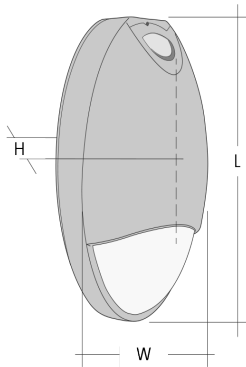

Luminaire Order Builder

DECO

STEP 1. Select Wattage	STEP 2. Optics	STEP 3. CCT	STEP 4. Control	STEP 5. Finish	STEP 6. Emergency
14 14W 1240 Lm	P Polycarbonate Diffuser	5K 5000K	FO Fixed Output	B RAL9005 Z Custom	E3 Standard 3 Hour

All electrical and optical data subject to $\pm 10\%$ tolerances.
Values based on 4000K Colour temperature.

Example Code: DECO14P5KFOBE3

Dimensions

L	W	H	RAL	Code	Colour Swatch
265	100	95	Black	9005	
			Custom*	Custom*	

All dimensions are measured in millimetres (mm)

Finish

RAL	Code	Colour Swatch
Black	9005	
Custom*	Custom*	

*Custom Colours upon request

Warranty
5 year Guarantee