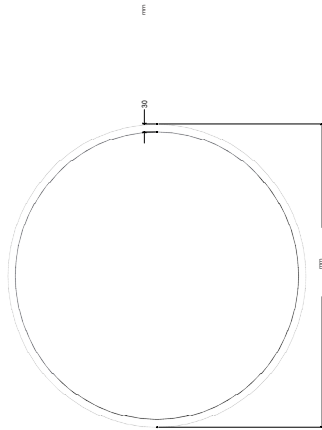

All electrical and optical data subject to ± 10% tolerances.
Values based on 4000K Colour temperature.
All values based on Initial Lumens.

Example Code: HALO15HIO4KA1W

P&A HALO

Dimensions

DØ	W	H	Finish	RAL	Code	Colour Swatch
500	30	30	White		9016M	
900	30	30	Black		9005	
1200	30	30	Silver		9006	
1500	30	30	Custom*		Custom*	