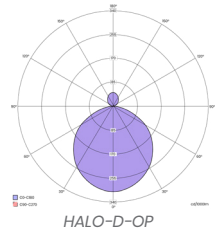

Technical

Product	HALO
Mounting type	Suspended
Standard Diameter	500-1500mm
Lumens	753-4710 Lm
Colour Temperature	Warm White (3K) Neutral White (4K)
Optics	Opal diffuser
Control	DALI 1-100%, DSI, 1-10V, Casambi
Emergency	Not available
Rendering	Ra80+
IP Rating	IP20
Safety Class	Class 1
MacAdam	SDCM 4
L70/B10	>50K