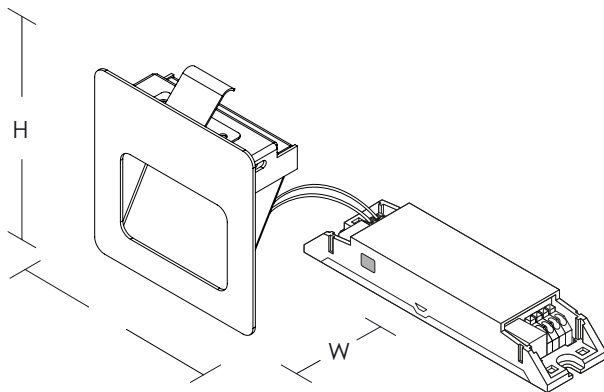

Luminaire Order Builder

NL

STEP 1.	STEP 2.	STEP 4.	STEP 5.	STEP 6.	STEP 7.
Select Current	Optics	CCT	Control	Finish	Emergency
35 350mA 113 Lm - 1.2W 40 400mA 129 Lm - 1.4W 45 450mA 145 Lm - 1.6W 50 500mA 162 Lm - 1.8W 55 550mA 178 Lm - 1.9W 60 600mA 194 Lm - 2W 65 650mA 210 Lm - 2.3W 70 700mA 226 Lm - 2.4W	O Opal Diffuser	3K 3000K 4K 4000K	FO Fixed Output A1 DALI 1-100% Dim	W RAL9016M	EM Not Available

All electrical and optical data subject to $\pm 10\%$ tolerances.
Values based on 4000K Colour temperature.

Example Code: NL50O4KA1W

Dimensions

L	W	H	Finish	Code	Colour Swatch
80*	30*	80*	White	9016	

All dimensions are measured in millimetres (mm)
*Not including driver

Warranty
5 year Guarantee