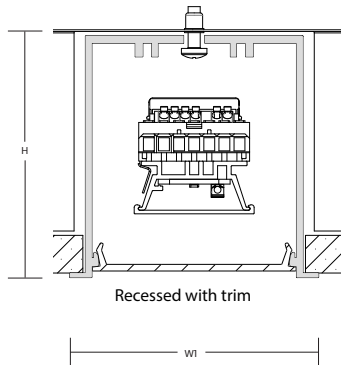

* Please contact P&A Technical Department for assistance

P&A SubSpace 50R

Luminaire Order Builder

SS50R

| STEP 1. Select Frame | STEP 2. Current | STEP 3. Optics | STEP 4. Length | STEP 5. CCT | STEP 6. Control | STEP 7. Finish | STEP 8. Emergency |
|-------------------------------------|---|-------------------------------|--|---|------------------------------------|----------------------|---|
| R Recessed with Trim | 15 150mA 1100 Lm/M - 10W/m | O Opal Diffuser | 870 870mm | 3K 3000K | FO Fixed Output | W RAL9016M | E3 Standard 3 Hour |
| TL Recessed with Trimless | 20 200mA 1500 Lm/M - 14W/m | M Microprism UGR<19 | 1150 1150mm | 4K 4000K | A1 DALI 1-100% Dim | B RAL9005 | ED DALI/EMPRO |
| | 25 250mA 1900 Lm/M - 17W/m | DR Drop Diffuser | 1430 1430mm | TW 2700K - 5700K Tunable white | A2 DSI | S RAL9006 | ES Self-Test |
| | 30 300mA 2200 Lm/M - 20W/m | D Daisy | 1710 1710mm | | A3 Switch Dim | Z Custom | EW 3 hour DALI Wireless Sentinel |
| | 35 350mA 2600 Lm/M - 24W/m | | 1990 1990mm | | A4 1-10v | | |
| | 40 400mA 3000 Lm/M - 27W/m | | 2270 2270mm | | A5 Casambi | | |
| | | | 2550 2550mm | | A6 Industry Fixed Output | | |
| | | | 2970 2970mm | | A7 Industry DALI | | |
| | | | XXXX Insert custom length (mm) | | A8 DALI 10-100% Dim | | |

All electrical and optical data subject to ±10% tolerances. Values based on 4000K Colour temperature.

Example Code: SS50RR15O11504KA1WE3

Dimensions

| L | W | H |
|---------|----|----|
| 870 | 60 | 80 |
| 1150 | 60 | 80 |
| 1430 | 60 | 80 |
| 1710 | 60 | 80 |
| 1990 | 60 | 80 |
| 2270 | 60 | 80 |
| 2550 | 60 | 80 |
| 2970 | 60 | 80 |
| Custom* | 60 | 80 |

All dimensions are measured in millimetres (mm).
*Custom lengths upon request.
Dimension above based on Recessed with Trim. For Trimless frame dimensions please see installation instructions.
Please see installation instructions for all cut out sizes.