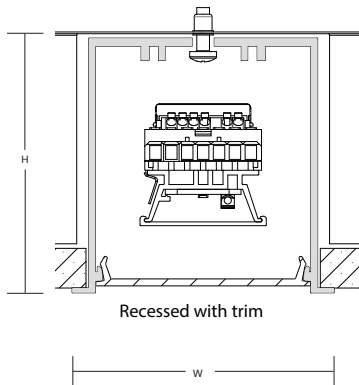

P&A SubSpace 70R

Luminaire Order Builder

SS70R

STEP 1. Select Frame	STEP 2. Current	STEP 3. Optics	STEP 4. Length	STEP 5. CCT	STEP 6. Control	STEP 7. Finish	STEP 8. Emergency
R Recessed with Trim	15 150mA 1100 Lm/M - 10W/m	O Opal Diffuser	870 870mm	3K 3000K	FO Fixed Output	W RAL9016M	E3 Standard 3 Hour
TL Recessed with Trimless	20 200mA 1500 Lm/M - 14W/m	M Microprism UGR<19	1150 1150mm	4K 4000K	A1 DALI 1-100% Dim	B RAL9005	ED DALI/EMPRO
	25 250mA 1900 Lm/M - 17W/m		1430 1430mm	TW 2700K - 5700K Tunable white	A2 DSI	S RAL9006	ES Self-Test
	30 300mA 2200 Lm/M - 20W/m		1710 1710mm		A3 Switch Dim	Z Custom	EW 3 hour DALI Wireless Sentinel
	35 350mA 2600 Lm/M - 24W/m		1990 1990mm		A4 1-10v		
	40 400mA 3000 Lm/M - 27W/m		2270 2270mm		A5 Casambi		
			2550 2550mm		A6 Industry Fixed Output		
			2970 2970mm		A7 Industry DALI		
			XXXX Insert custom length (mm)		A8 DALI 10-100% Dim		

All electrical and optical data subject to ±10% tolerances.
Values based on 4000K Colour temperature.

Example Code: SS70R15O11504KAIWE3

Dimensions

L	W	H
870	85	80
1150	85	80
1430	85	80
1710	85	80
1990	85	80
2270	85	80
2550	85	80
2970	85	80
Custom*	85	80

All dimensions are measured in millimetres (mm).
*Custom lengths upon request.
Dimension above based on Recessed with Trim. For Trimless frame dimensions please see installation instructions.
Please see installation instructions for all cut out sizes.

Finish

RAL	Code	Colour Swatch
White	9016M	
Black	9005	
Silver	9006	
Custom*	Custom*	

*Custom Colours upon request.

Crown House, Plantation Rd, Burscough, Lancashire, L40 8JT
01704 891333
sales@pandaprojects.co.uk
www.pandaprojects.co.uk

Datasheet Code: PA-10453-0