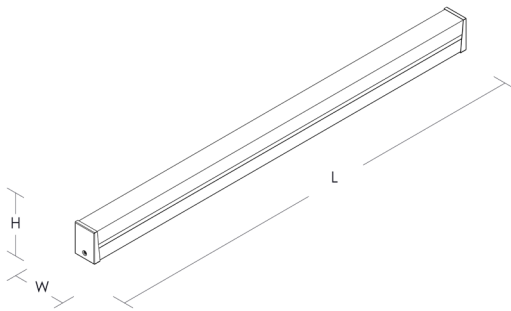

Luminaire Order Builder

VERSO18 (1800mm)

STEP 1. Select Current	STEP 2. Optics	STEP 4. CCT	STEP 5. Control	STEP 6. Finish	STEP 7. Emergency
25 250mA 4897 Lm - 31.7W 55H 550mA 10774 Lm - 69.8W	O Opal Diffuser	3K 3000K 4K 4000K	FO Fixed Output A1 DALI 1-100% Dim A2 DSI A3 Switch Dim A4 1-10v A5 Casambi	W RAL9016M B RAL9005 S RAL9006 Z Custom	E3 Standard 3 Hour ED DALI/EMPRO ES Self-Test

All electrical and optical data subject to ±10% tolerances.
Values based on 4000K Colour temperature.

Example Code: VERSO18-25-O-4K-A1-W-E3

Dimensions

L	W	H	Finish	Code	Colour Swatch
1150	53	74	White	9016	
1430	53	74	Black	9005	
1710	53	74	Silver	9006	
			Custom*	Custom*	

All dimensions are measured in millimetres (mm)

*Custom Colours upon request