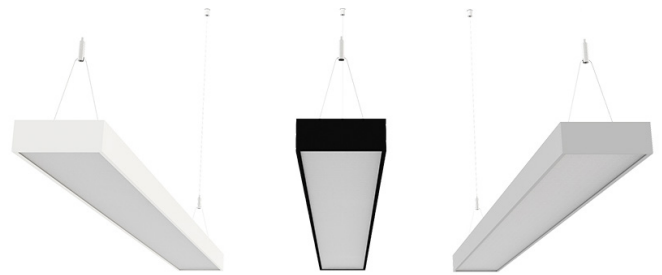

Luminaire Order Builder

SSP15 (1526mm Direct)

STEP 1. Select Current	STEP 2. Direction	STEP 3. Optics	STEP 4. CCT	STEP 5. Control	STEP 6. Finish	STEP 7. Options	STEP 8. Emergency
25 250mA 5080 Lm -44.8W 50 500mA 10013 Lm -87.7W	D Direct	O Opal Diffuser M Microprism UGR<19	3K 3000K 4K 4000K	FO Fixed Output A1 DALI 1-100% Dim A2 DSI A3 Switch Dim A4 1-10v A5 Casambi	W RAL9016M B RAL9005 S RAL9006 Z Custom	PIR Passive Infrared sensor	E3 Standard 3 Hour ED DALI/EMPRO ES Self-Test EW 3 hour DALI Wireless Sentinel

All electrical and optical data subject to ±10% tolerances.
Values based on 4000K Colour temperature, Microprism diffuser and DALI driver.

Example Code: SSP1535DO4KAIWPIRE3

Dimensions

L	W	H
926	150	55
1226	150	55
1526	150	55

Finish

RAL	Code	Colour Swatch
White	9016	
Black	9005	
Silver	9006	
Custom*	Custom*	

All dimensions are measured in millimetres (mm)

*Custom Colours upon request