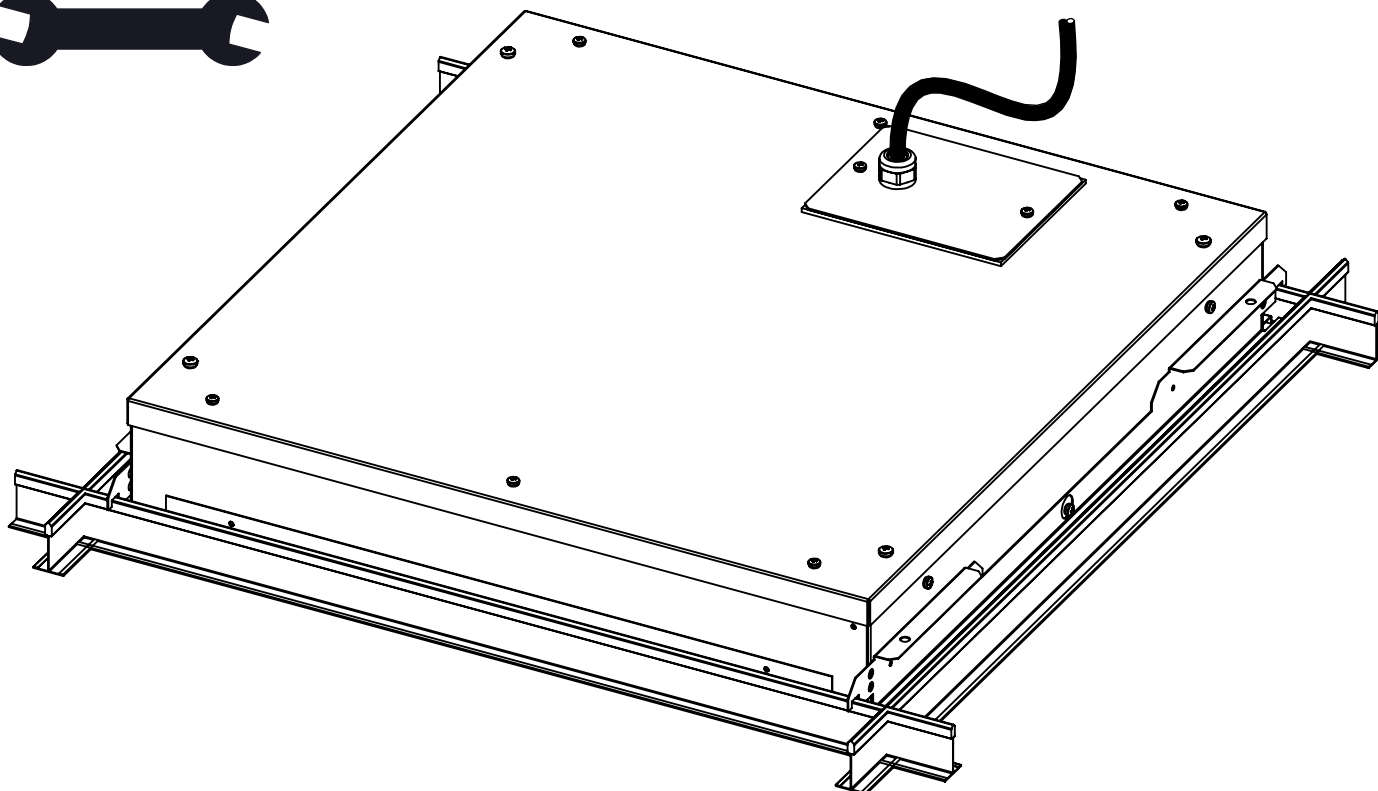

7

Tighten the cable gland