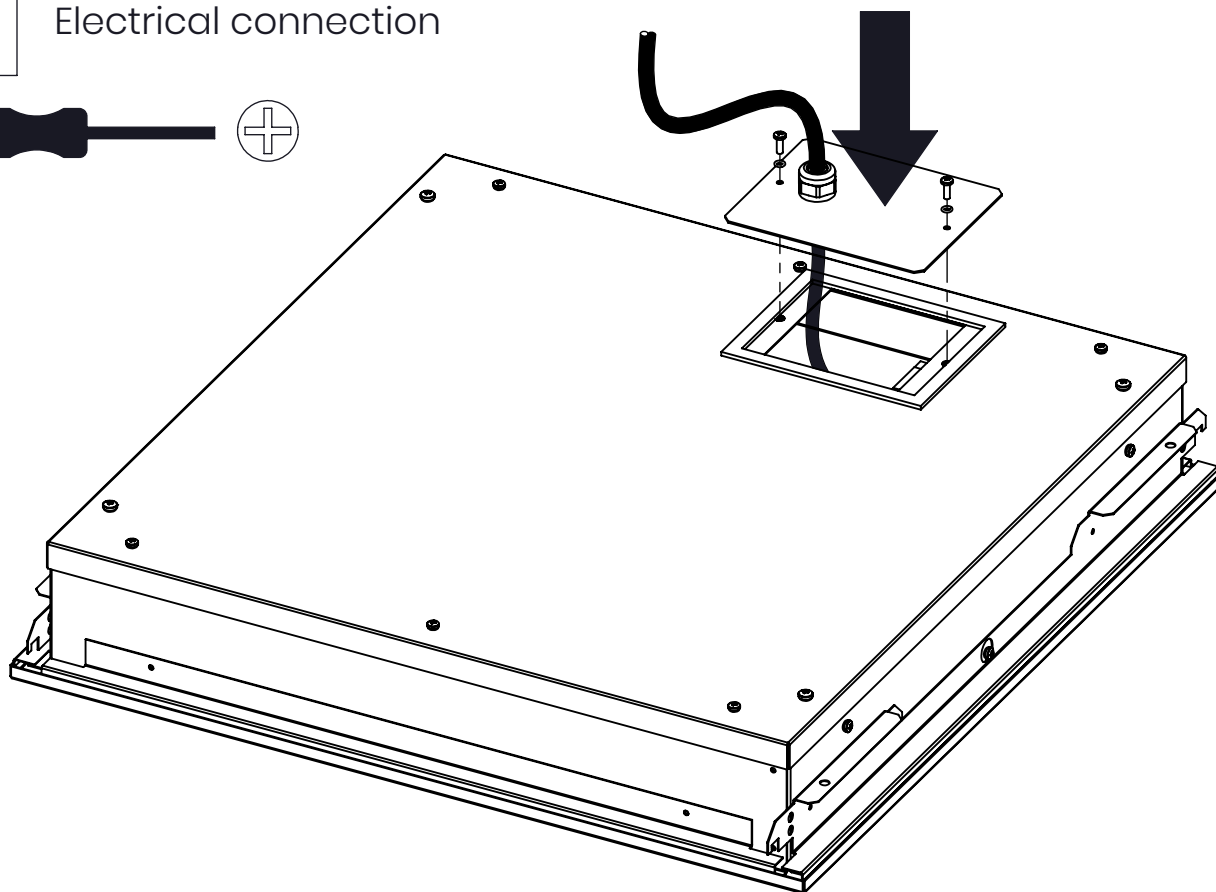

ROVA-IP65

4

Electrical connection

Incoming flex (provided by others) to pass through the cable gland

5a

Fixed output.

- Live
- Earth
- Neutral

Fixed output with integral emergency.

Example switchDIM circuit

5c

DALI and DALI with integral emergency.

- Unswitched Live
- Earth
- Neutral
- DA
- DA

ROVA-IP65

6

Electrical connection

7

Tighten the cable gland

ROVA-IP65

Safety

- This luminaire should be installed by a qualified electrician in compliance with IEE regulations.
- Please ensure mains supply to luminaire is disconnected before installation or maintenance.
- The light source contained in this luminaire shall only be replaced by the manufacturer or his service agent or a similar qualified person.