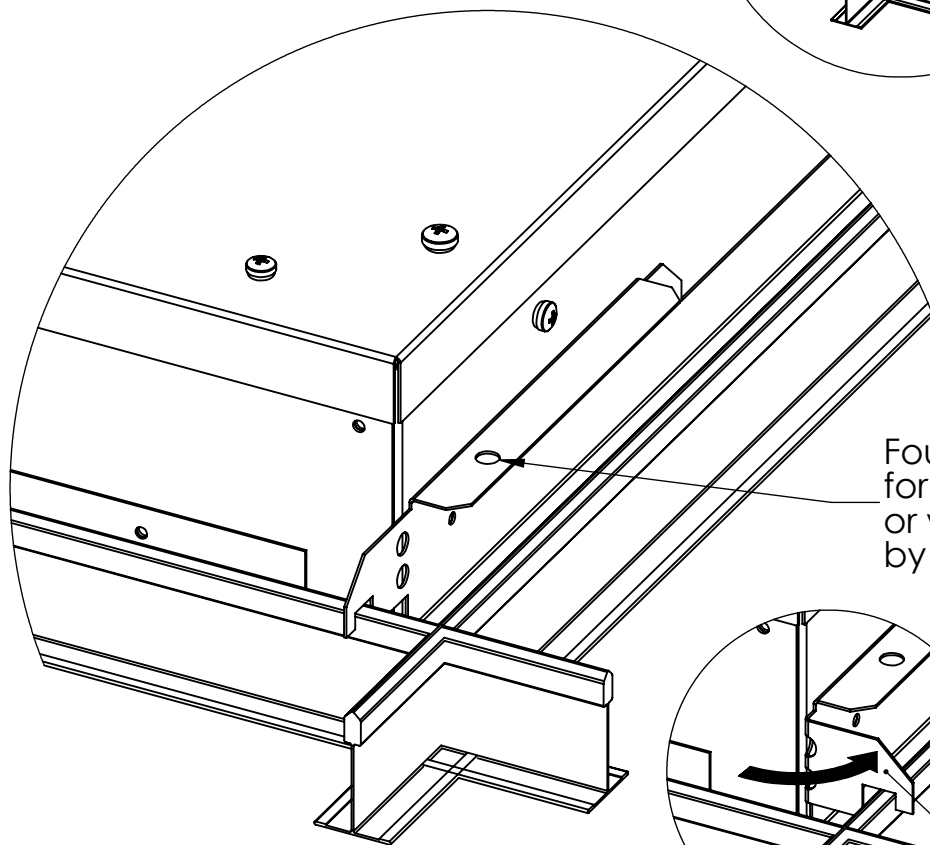

ROVA-IP65

Lay-in clean room luminaire for tee ceilings
with rear access

P&A

ROVA-IP65

1x

	L	W	H	OVER TEE BRACKETS	Mass
ROVA-IP65	594mm	594mm	108mm	620mm	14kg (T.B.C.)

ROVA-IP65

1

'Lift and tilt' installation.
Angle the luminaire to fit through the aperture.

2

Then lower onto the tee bars.

ROVA-IP65

3

Additional support measures.

Four Ø6.5mm holes provided for additional support rods or wires (supplied and fitted by others).

ROVA-IP65

4

Electrical connection

Incoming flex (provided by others) to pass through the cable gland

5a

Fixed output.

- Live
- Earth
- Neutral

Fixed output with integral emergency.