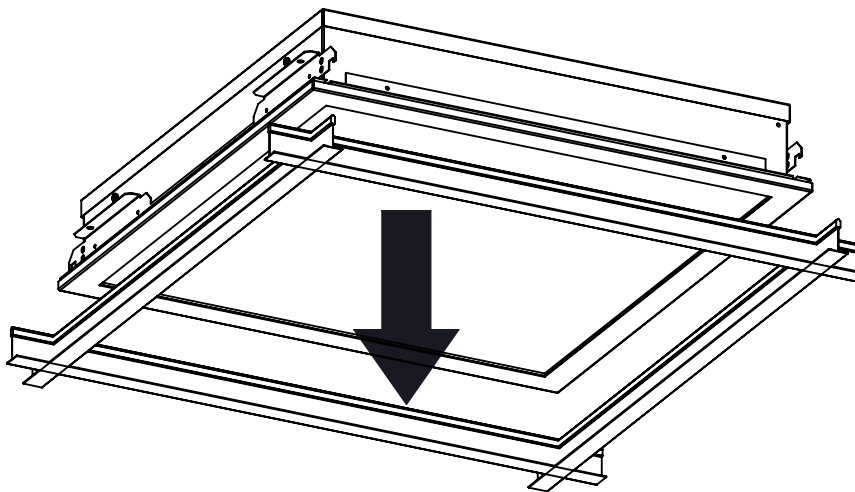

ROVA-IP65

Lay-in clean room luminaire for tee ceilings
with rear access

P&A

ROVA-IP65

1x

	L	W	H	OVER TEE BRACKETS	Mass
ROVA-IP65	594mm	594mm	108mm	620mm	14kg (T.B.C.)

ROVA-IP65

1

'Lift and tilt' installation.
Angle the luminaire to fit through the aperture.

2

Then lower onto the tee bars.

ROVA-IP65

3

Additional support measures.

Four Ø6.5mm holes provided for additional support rods or wires (supplied and fitted by others).

ROVA-IP65

4

Electrical connection

Incoming flex (provided by others) to pass through the cable gland

5a

Fixed output.

- Live
- Earth
- Neutral

Fixed output with integral emergency.