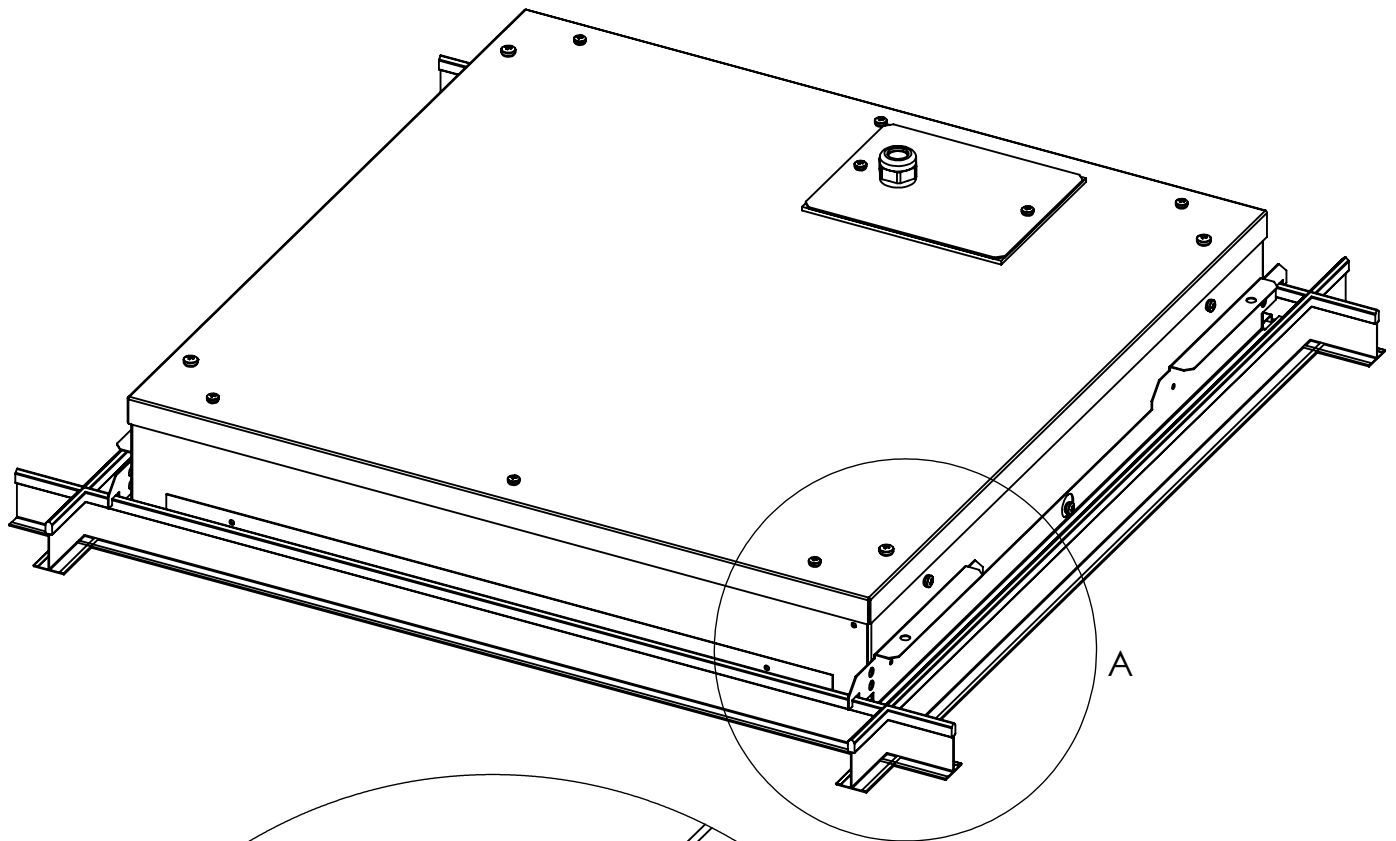

ROVA-IP65

Lay-in clean room luminaire for tee ceilings
with rear access

P&A

ROVA-IP65

1x

	L	W	H	OVER TEE BRACKETS	Mass
ROVA-IP65	594mm	594mm	108mm	620mm	14kg (T.B.C.)

ROVA-IP65

1

'Lift and tilt' installation.
Angle the luminaire to fit through the aperture.

2

Then lower onto the tee bars.

ROVA-IP65

3

Additional support measures.

Four Ø6.5mm holes provided for additional support rods or wires (supplied and fitted by others).

ROVA-IP65

4

Electrical connection

Incoming flex (provided by others) to pass through the cable gland

5a

Fixed output.

- Live
- Earth
- Neutral

Fixed output with integral emergency.