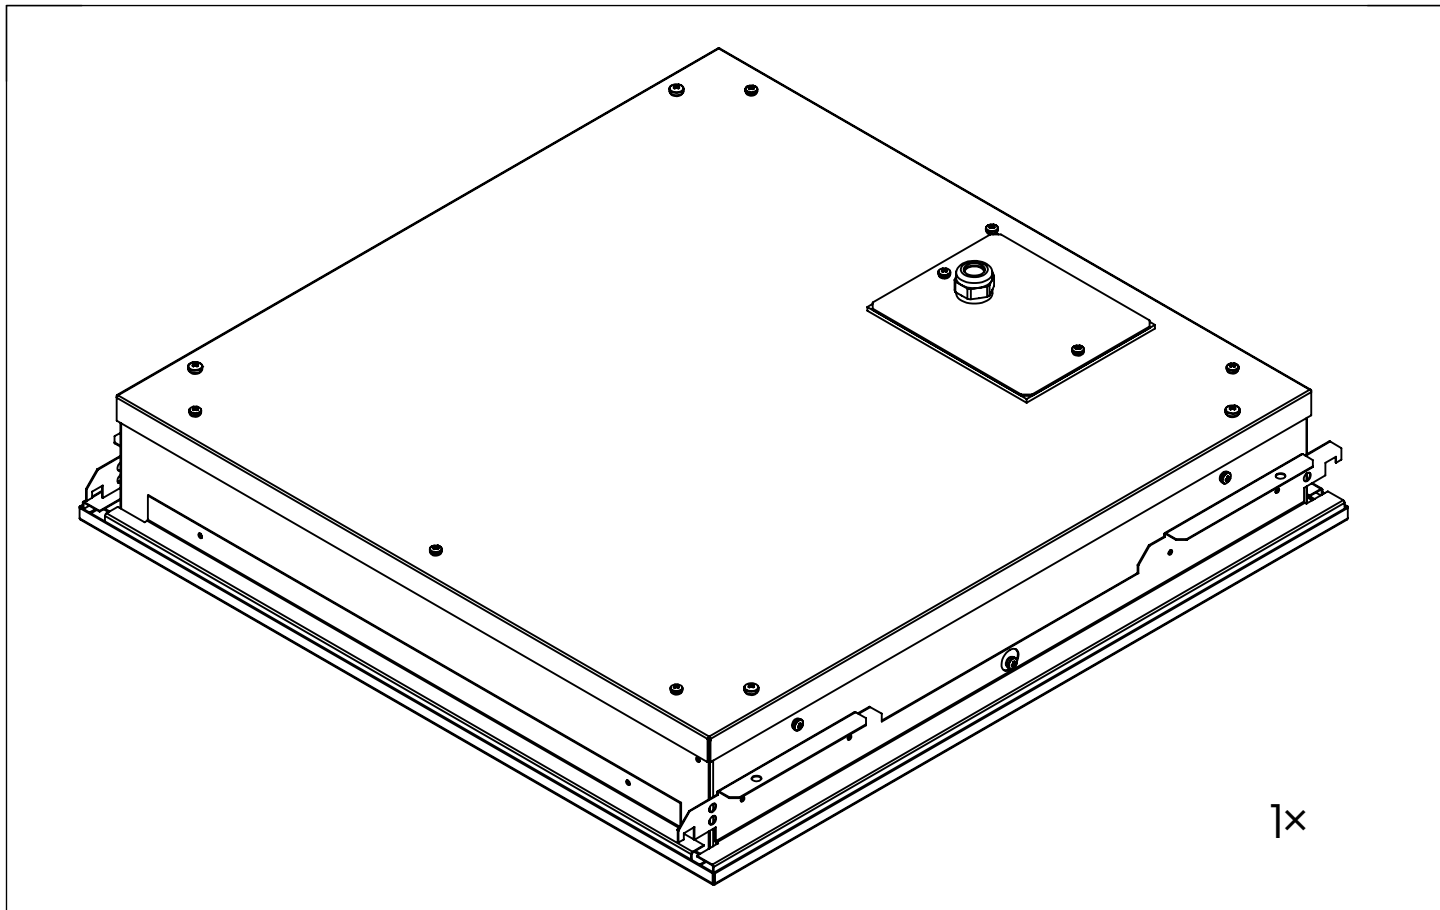

ROVA-IP65

Lay-in clean room luminaire for tee ceilings
with rear access

P&A

ROVA-IP65

1x

	L	W	H	OVER TEE BRACKETS	Mass
ROVA-IP65	594mm	594mm	108mm	620mm	14kg (T.B.C.)

ROVA-IP65

1

'Lift and tilt' installation.
Angle the luminaire to fit through the aperture.

2

Then lower onto the tee bars.

ROVA-IP65

3

Additional support measures.

Four Ø6.5mm holes provided for additional support rods or wires (supplied and fitted by others).

ROVA-IP65

4

Electrical connection

Incoming flex (provided by others) to pass through the cable gland

5a

Fixed output.

- Live
- Earth
- Neutral

Fixed output with integral emergency.