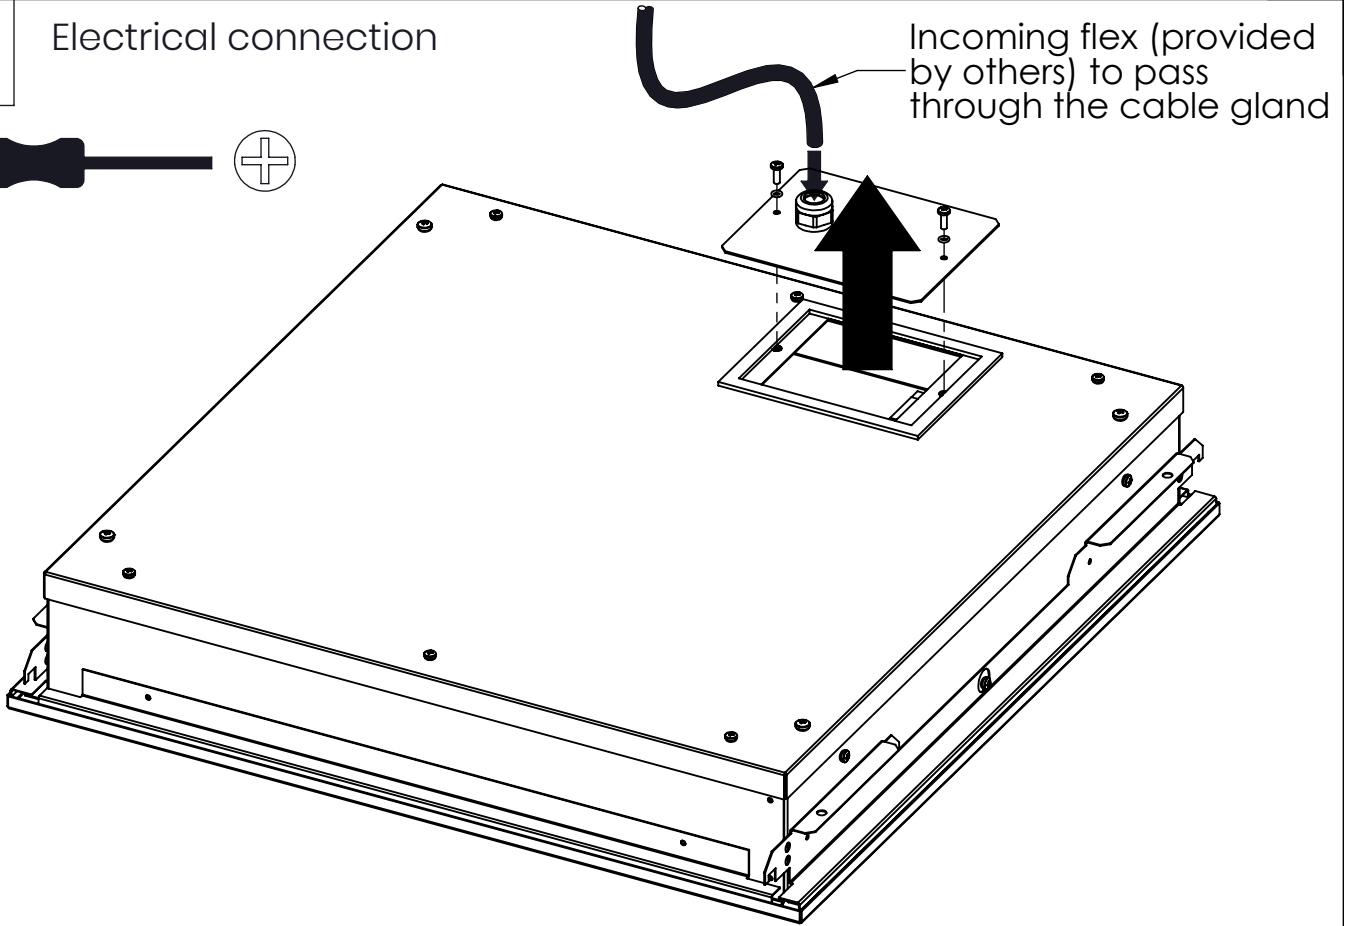

ROVA-IP65

Lay-in clean room luminaire for tee ceilings
with rear access

P&A

ROVA-IP65

1x

	L	W	H	OVER TEE BRACKETS	Mass
ROVA-IP65	594mm	594mm	108mm	620mm	14kg (T.B.C.)

ROVA-IP65

1

'Lift and tilt' installation.
Angle the luminaire to fit through the aperture.

2

Then lower onto the tee bars.

ROVA-IP65

3

Additional support measures.

Four Ø6.5mm holes provided for additional support rods or wires (supplied and fitted by others).

ROVA-IP65

4

Electrical connection

Incoming flex (provided by others) to pass through the cable gland

5a

Fixed output.

- Live
- Earth
- Neutral

Fixed output with integral emergency.