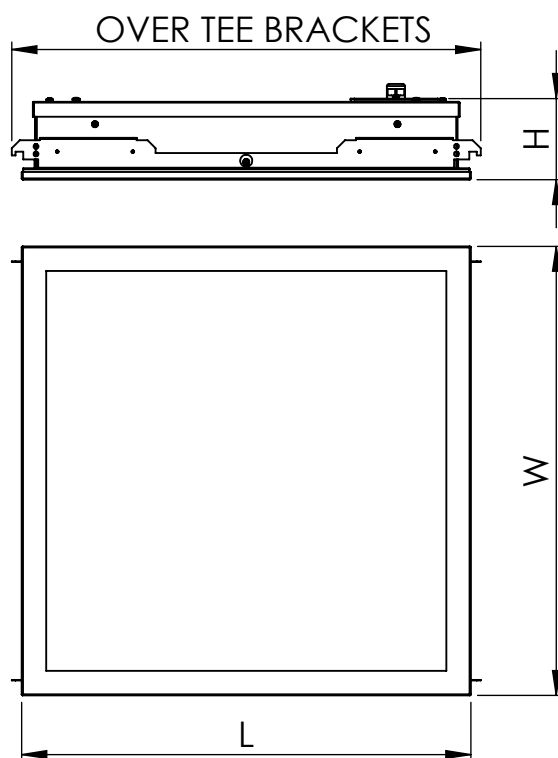

ROVA-IP65

Lay-in clean room luminaire for tee ceilings
with rear access

P&A

ROVA-IP65

1x

	L	W	H	OVER TEE BRACKETS	Mass
ROVA-IP65	594mm	594mm	108mm	620mm	14kg (T.B.C.)

ROVA-IP65

1

'Lift and tilt' installation.
Angle the luminaire to fit through the aperture.

2

Then lower onto the tee bars.

ROVA-IP65

3

Additional support measures.

Four Ø6.5mm holes provided for additional support rods or wires (supplied and fitted by others).

ROVA-IP65

4

Electrical connection

Incoming flex (provided by others) to pass through the cable gland

5a

Fixed output.

- Live
- Earth
- Neutral

Fixed output with integral emergency.