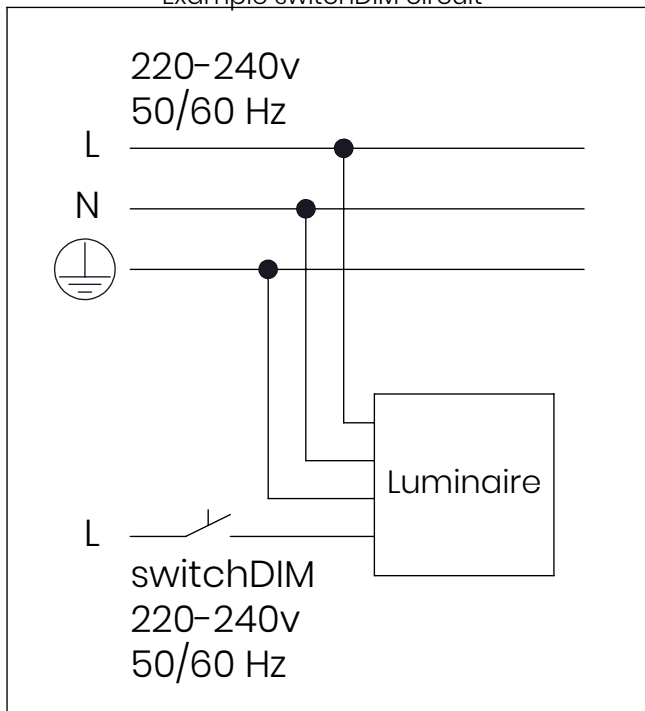

ROVA-IP65

4

Electrical connection

Incoming flex (provided by others) to pass through the cable gland

5a

Fixed output.

- Live
- Earth
- Neutral

Fixed output with integral emergency.

- Unswitched Live
- Switched Live
- Earth
- Neutral

ROVA-IP65

5b

switchDIM.

- switchDIM Live
- Live
- Earth
- Neutral

switchDIM with integral emergency.

- switchDIM Live
- Unswitched Live
- Earth
- Neutral
- Live

Example switchDIM circuit

5c

DALI and DALI with integral emergency.

- Unswitched Live
- Earth
- Neutral
- DA
- DA

ROVA-IP65

6

Electrical connection

7