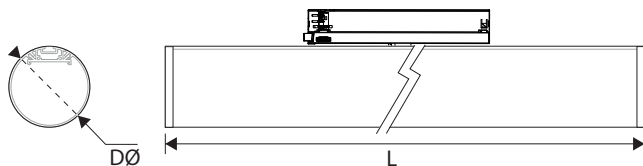

P&A SABRE-TRK

Luminaire Order Builder

SABRE-TRK

STEP 1.	STEP 2.	STEP 3.	STEP 4.	STEP 5.	STEP 6.
Select Current	Optics	CCT	Control	Finish	Emergency
35 350mA 1955 Lm - 16.2W 40 400mA 2234 Lm - 18.5W 45 450mA 2513 Lm - 20.8W 50 500mA 2789 Lm - 22.5W	O Opal Diffuser	3K 3000K 4K 4000K	FO Fixed Output A1 DALI 1-100% Dim A5 Casambi	S RAL9006 B RAL9005 Z Custom	EM Standalone emergency track spot available upon request

All electrical and optical data subject to $\pm 10\%$ tolerances.
Values based on 4000K Colour temperature and DALI driver.

Example Code: SBRTK1035O4KA1W

Dimensions

L	DØ
1000	60

All dimensions are measured in millimetres (mm)

Finish

RAL	Code	Colour Swatch
Black	9005	
Silver	9006	
Custom*	Custom*	

*Custom end cap Colours upon request

IP20

Warranty
5 year Guarantee

Crown House, Plantation Rd, Burscough, Lancashire, L40 8JT
01704 891333
sales@pandaprojects.co.uk
www.pandaprojects.co.uk

Datasheet Code: PA-10834-0

CE BS EN60598-1:2015
ISO 9001 Certification