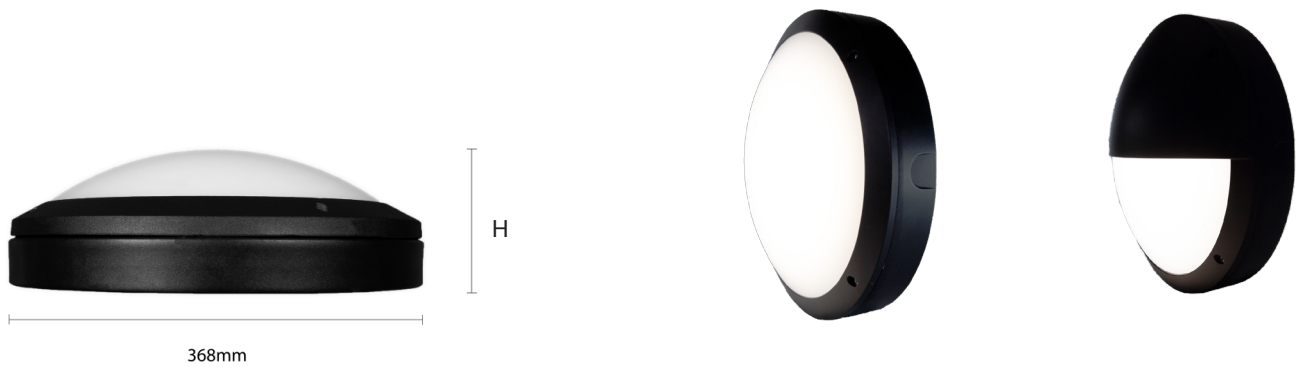

Open version

Eyelid version

DT

Wall Mounted

DT is a circular, IP65, IK10, robust, bulkhead luminaire with light pollution reducing eyelid cover, manufactured from cast aluminium with polycarbonate diffuser. Suitable for walkways, building perimeters, passageways, storage areas, car parks and building entrances.

- Efficacy of up to 135 lm/W.
- Colour temperatures: 3000°k and 4000°k as standard.
- Optics: Opal Polycarbonate, with open cover as standard, Eyelid cover or Mesh cover also available.
- Optional: Slimline version available*.
- Colour Finishes: Grey or Black available.
- Dimming options: DALI 1-100% Dim, DSI, Switch Dim, 1-10v.
- Wireless control options: Casambi.
- Emergency options: Standard 3hr, Self-Test, Dali addressable or 3hr Dali Wireless Sentinel.

* Please contact technical department for more details.

Luminaire Order Builder

DT

STEP 1. Select Current	STEP 2. Optic	STEP 3. CCT	STEP 4. Control	STEP 5. Finish	STEP 6. Options	STEP 7. Emergency
35 350mA 1486Lm- 11.2W	EY Eyelid Opal Diffuser	3K 3000K	FO Fixed Output	G Grey	M* Microwave Sensor	E3 Standard 3 Hour
40 400mA 1701Lm- 12.7W	OP Open Opal Diffuser	4K 4000K	A1 DALI 1-100% Dim	B Black		ED DALI/EMPRO
45 450mA 1896Lm- 14.2W	MO Mesh Opal Diffuser		A2 DSI			ES Self-Test
50 500mA 2064Lm- 15.5W			A3 Switch Dim			EW 3 hour DALI Wireless Sentinel
55 550mA 2259Lm- 17W			A5 Casambi			
60 600mA 2472Lm- 18.7W						

All electrical and optical data subject to ±10% tolerances.
Values based on 4000K Colour temperature and Open diffuser.

Example Code: DT60OP4KA1BE3

Dimensions

DØ	H	RAL	Code	Colour Swatch
368	146	Grey	G	
368	171*	Black	B	