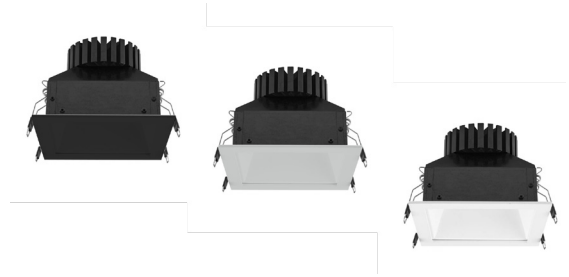

P&A Quadrina

Dimensions

L	W	H
150	150	110

All dimensions are measured in millimetres (mm)

Finish

RAL	Code	Colour Swatch
White	9016M	
Black	9005	
Silver	9006	
Custom*	Custom*	

*Custom Colours upon request

IP20 Protection of fingers against access to hazardous parts, and protection against objects larger than 12.5mm	 Safety Class 1 Safety chassis is connected to earth with a separate terminal, instead of via the mains cable	 5 Year Guarantee	Warranty 5 year Guarantee