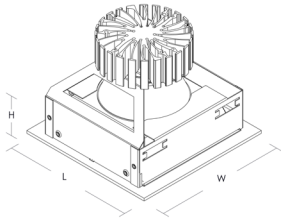

Luminaire Order Builder

QDRA (Concave)

STEP 1. Select Current	STEP 2. Optics	STEP 3. CCT	STEP 4. Control	STEP 5. Finish	STEP 6. Emergency
20 200mA 941 Lm - 7.2W	C Concave Trim	3K 3000K	FO Fixed Output	W RAL9016M	E3 Standard 3 Hour
25 250mA 1176 Lm - 9W		4K 4000K	A1 DALI 1-100% Dim	B RAL9005	ED DALI/EMPRO
30 300mA 1411 Lm - 10.8W			A2 DSI	S RAL9006	ES Self-Test
35 350mA 1646 Lm - 12.6W			A3 Switch Dim	Z CUSTOM	EW 3 hour DALI Wireless Sentinel
40 400mA 1881 Lm - 14.4W			A4 1-10v		
45 450mA 2116 Lm - 16.1W			A5 Casambi		

All electrical and optical data subject to $\pm 10\%$ tolerances.
Values based on 4000K Colour temperature and Concave trim.
CRI80 available upon request.

Example Code: QDRA30C4KAIWE3

QDRA (Opal)

STEP 1. Select Current	STEP 2. Optics	STEP 3. CCT	STEP 4. Control	STEP 5. Finish	STEP 6. Emergency
50 500mA 1803 Lm - 20.5W	O Opal Diffuser	3K 3000K	FO Fixed Output	W RAL9016M	E3 Standard 3 Hour
60 600mA 2134 Lm - 24.6W		4K 4000K	A1 DALI 1-100% Dim	B RAL9005	ED DALI/EMPRO
70 700mA 2400 Lm - 12.4W			A2 DSI	S RAL9006	ES Self-Test
			A3 Switch Dim	Z CUSTOM	EW 3 hour DALI Wireless Sentinel
			A4 1-10v		
			A5 Casambi		

All electrical and optical data subject to $\pm 10\%$ tolerances.
Values based on 4000K Colour temperature and opal diffuser
CRI80 available upon request.

Example Code: QDRA5004KAIWE3

P&A Quadrina

Dimensions

L	W	H
150	150	110

All dimensions are measured in millimetres (mm)

Finish

RAL	Code	Colour Swatch
White	9016M	
Black	9005	
Silver	9006	
Custom*	Custom*	

*Custom Colours upon request

IP20 <small>Protection of fingers against access to hazardous parts, and protection against objects larger than 12.5mm</small>	 <small>Safety Class 1 Safety chassis is connected to earth with a separate terminal, instead of via the mains cable</small>	 <small>5 Year Guarantee</small>	<small>Warranty 5 year Guarantee</small>
--	---	-------------------------------------	--