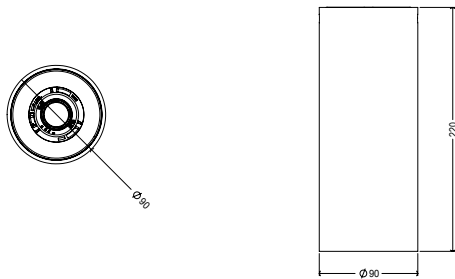

Technical

| | |
|-------------------------|---------------------------------------|
| Product | TL90-Acoustic |
| Mounting type | Suspended |
| Diameter | 90mm |
| Lumens | 941 - 2116lm |
| Efficacy | Up to 131 lm/W |
| Colour Temperature | Warm White (3K) Neutral White (4K) |
| Beam Angles | 20° 30° 50° |
| Acoustic raft Diameters | 800mmØ x 40mm 1200mmØ x 40mm |
| Dimming | DALI 1-100%, DSI, Switch Dim, Casambi |
| Emergency** | Remote Standalone only |
| Rendering | Ra80 |
| IP Rating | IP20 |
| Safety Class | Class 1 |
| MacAdam | SDCM 3 |
| L70/B10 | >50K |

* Standalone emergency on available for TL90 Acoustic

P&A TL90-Acoustic

Luminaire Order Builder

TL90-Acoustic

| STEP 1. | STEP 2. | STEP 3. | STEP 4. | STEP 5. | STEP 6. | STEP 7. | STEP 8. |
|-----------------------------|---------------------------------------|------------------------------|--------------------|---------------------------------|----------------------|--|---|
| Select Mounting | Current | Optics | CCT | Control | Finish | Acoustic Fabric* | Emergency |
| FS Flex suspended | 20 200mA 941 Lm - 7.2W | 20 20° degree beam | 3K 3000K | FO Fixed Output | W RAL9016M | 8F 800mm Acoustic Raft Fine Texture | EM Remote standalone emergency available upon request |
| WS Wire suspended | 25 250mA 1176 Lm - 9W | 30 30° degree beam | 4K 4000K | A1 DALI 1-100% Dim | B RAL9005 | 8C 800mm Acoustic Raft Coarse Texture | |
| | 30 300mA 1411 Lm - 10.8W | 50 50° degree beam | | A2 DSI | Z Custom | 12F 1200mm Acoustic Raft Fine Texture | |
| | 35 350mA 1646 Lm - 12.6W | | | A3 Switch Dim | | 12C 1200mm Acoustic Raft Coarse Texture | |
| | 40 400mA 1881 Lm - 14.4W | | | A5 Casambi | | | |
| | 45 450mA 2116 Lm - 16.1W | | | | | | |

Dimensions

| D Ø | H | Finish | Code | Colour Swatch |
|-----|-----|---------|---------|---------------|
| 90 | 220 | White | 9016M | |
| | | Black | 9005 | |
| | | Custom* | Custom* | |

All dimensions are measured in millimetres (mm)