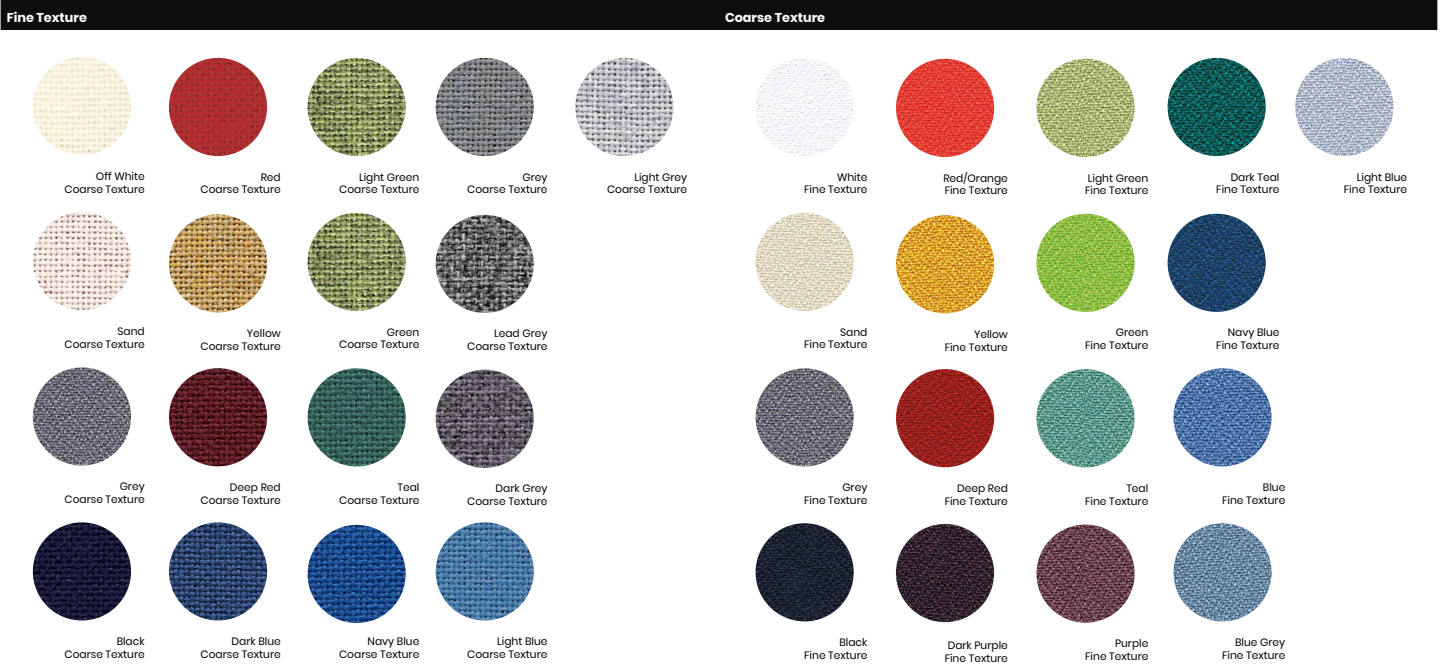

Acoustic Fabric colour options

5 Year Guarantee
Warranty 5 year Guarantee

Crown House, Plantation Rd, Burscough, Lancashire, L40 8JT
01704 891333
sales@pandaprojects.co.uk
www.pandaprojects.co.uk

Datasheet Code: PA-10179-10

UK CA CE BS EN60598-1:2015 ISO 9001 Certification