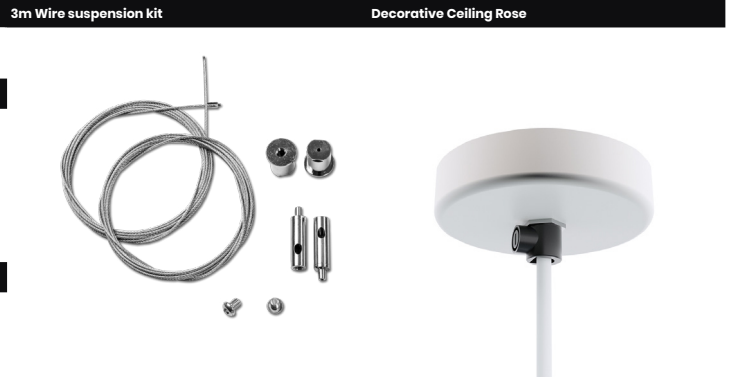

P&A TL90-Acoustic

TL-WS Ancillaries

Wire Suspensions	Code
3m Wire suspension kit	WS-3M
Custom length (1m increments)	WS-ZM
Clear 0.75mm², Supply Cable	
3 core, Clear, 3m	FL-3C-C-3M
3 core, Clear, Custom Length*	FL-3C-C-ZM
5 core, Clear, 3m	FL-5C-C-3M
5 core, Clear, Custom Length*	FL-5C-C-ZM
6 core, Clear, 3m	FL-6C-C-3M
6 core, Clear, Custom Length*	FL-6C-C-ZM
Black 0.75mm², Supply Cable	
3 core, Black, 3m	FL-3C-B-3M
3 core, Black, Custom Length*	FL-3C-B-ZM
5 core, Black, 3m	FL-5C-B-3M
5 core, Black, Custom Length*	FL-5C-B-ZM
6 core, Black, 3m	FL-6C-B-3M
6 core, Black, Custom Length*	FL-6C-B-ZM
White 0.75mm², Supply Cable	
3 core, White, 3m	FL-3C-W-3M
3 core, White, Custom Length*	FL-3C-W-ZM
5 core, White, 3m	FL-5C-W-3M
5 core, White, Custom Length*	FL-5C-W-ZM
6 core, White, 3m	FL-6C-W-3M
6 core, White, Custom Length*	FL-6C-W-ZM
Decorative Ceiling Rose	
Silver RAL9006	CR-120-T-S
Black RAL9005	CR-120-T-B
White RAL9016	CR-120-T-W
Custom RAL Colour**	CR-120-T-Z

Ancillaries images

*Please replace Z with required cut meter length.
**Please replace Z with required Custom RAL Colour.