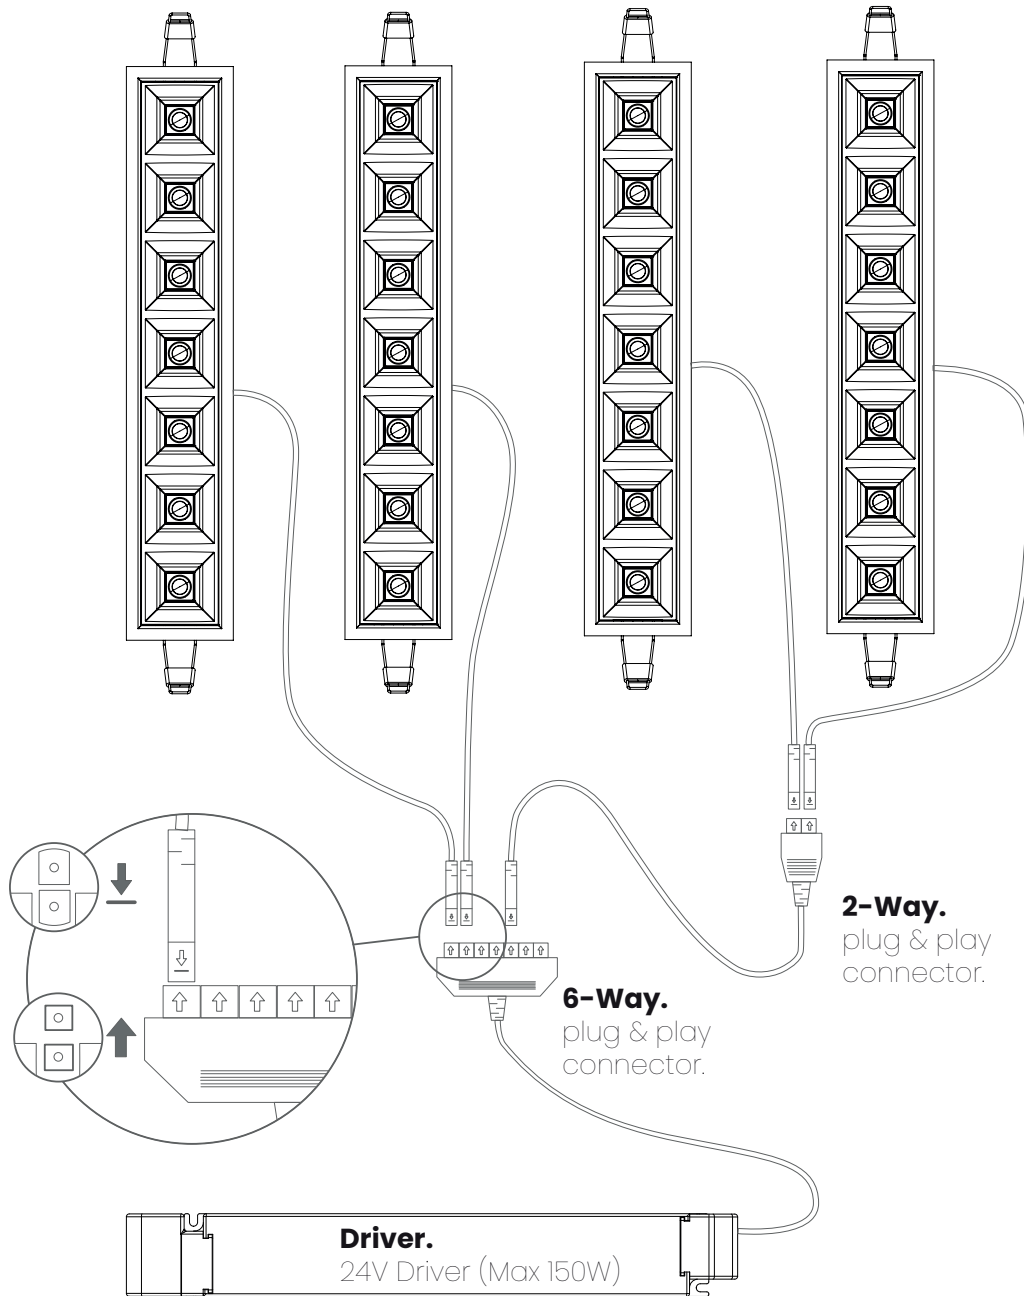

Plug & Play System Architecture

Max 12m.

Upto 12m maximum run using plug & play connectors.

IP20

Warranty
5 year Guarantee