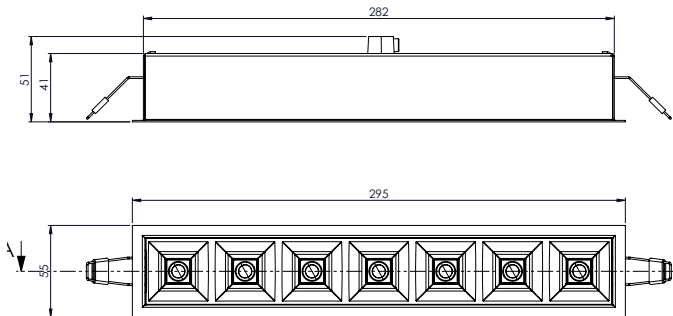

Technical

Product	VODE
Mounting type	Recessed
Lumens	Upto 1500 Lm
Efficacy	Up to 183 Lm/W
Colour Temperature	Soft White (27K) Warm White (3K) Neutral White (4K)
Optics	Clear diffuser Opal diffuser
Beam Angle	35° 50° 80°
Dimming	24V DALI 1-100%, Fixed Output, Casambi
Emergency	Not Available
Rendering	Ra95
IP Rating	IP20
Safety Class	Class 1
MacAdam	SDCM 3
L70/B10	>50K

All electrical and optical data subject to ± 10% tolerances.
Values based on 4000K Colour temperature, CRI90, Clear Diffuser and Black louvre.

Example Code: VD8C503KA1BBR

Dimensions

L	W	H	Finish	Code	Colour Swatch
295	55	41 (51 Inc Cable restraint)	White	9016M	
			Black	9005	

All dimensions are measured in millimetres (mm)
Ceiling cutout = 285x45mm

Plug & Play System Architecture

Max 12m.

Upto 12m maximum run using plug & play connectors.

IP20

IP20
Protection of fingers against access to hazardous parts, and protection against objects larger than 12.5mm