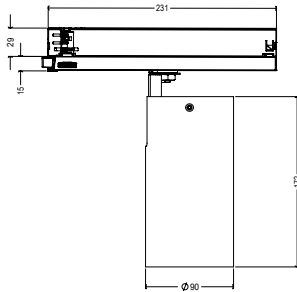

P&A TL-TRK90

Luminaire Order Builder

TL-TRK90 (90mmØ)

STEP 1.	STEP 2.	STEP 3.	STEP 4.	STEP 5.	STEP 6.
Select Current	Optics	CCT	Control	Finish	Emergency
35 350mA 1646 Lm - 12.6W 40 400mA 1881 Lm - 14.4W	20 20° Degree beam 30 30° Degree beam 50 50° Degree beam	3K 3000K 4K 4000K	FO Fixed Output A1 DALI 1-100% Dim A5 Casambi	B RAL9005 Z Custom	EM Stand alone emergency track spot available upon request

Example Code: TLTRK9030204KFOB

Dimensions

DØ	L	Finish	Code	Colour Swatch
90	172	Black	9005	
		Custom*	Custom*	

All dimensions are measured in millimetres (mm)

*Custom Colours upon request

IP20

Warranty
5 year Guarantee

Crown House, Plantation Rd, Burscough, Lancashire, L40 8JT
01704 891333
sales@pandaprojects.co.uk
www.pandaprojects.co.uk

Datasheet Code: PA-PAT-TL

BS EN60598-1:2015
ISO 9001 Certification