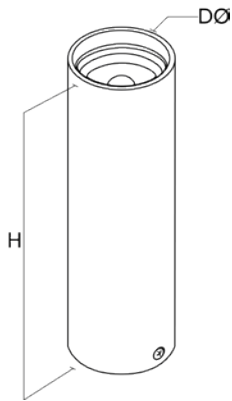

Technical

Product	TL50
Mounting type	Surface Suspended
Diameter	57mm
Lumens	1130lm
Efficacy	Up to 130 lm/W
Colour Temperature	Soft White (27K) Warm White (3K) Neutral White (4K)
Beam Angles	12° 24° 36°
Dimming	DALI 1-100%, Casambi
Emergency	Not Available
Rendering	Ra90
IP Rating	IP20
Safety Class	Class 1
MacAdam	SDCM 3
L70/B10	>50K

* Housing length will be increase to accommodate casambi module.

P&A TL50

Luminaire Order Builder

TL50

STEP 1. Select Mounting	STEP 2. Current	STEP 3. Optics	STEP 4. CCT	STEP 5. Control	STEP 6. Finish	STEP 7. Emergency
SF Surface FS Flex suspended	25 250mA 1130 Lm ~ 8.5W	12 12° degree beam 24 24° degree beam 36 36° degree beam	27K 2700K 3K 3000K 4K 4000K	FO Fixed Output A1 DALI 1-100% Dim A5 Casambi	W RAL9016M White B RAL9005M Black Z Custom	- Not Available

All electrical and optical data subject to ± 10% tolerances.
Values based on 4000K Colour temperature, CRI90 and 36° Beam.

Example Code: TL50FS20554KA1W

Dimensions

D Ø	H	Finish	Code	Colour Swatch
57	170	White	9016M	
		Black	9005	
		Custom*	Custom*	

All dimensions are measured in millimetres (mm)

*Custom Colours upon request

Crown House, Plantation Rd, Burscough, Lancashire, L40 8JT
01704 891333
sales@pandaprojects.co.uk
www.pandaprojects.co.uk

Datasheet Code: PA-10792-0