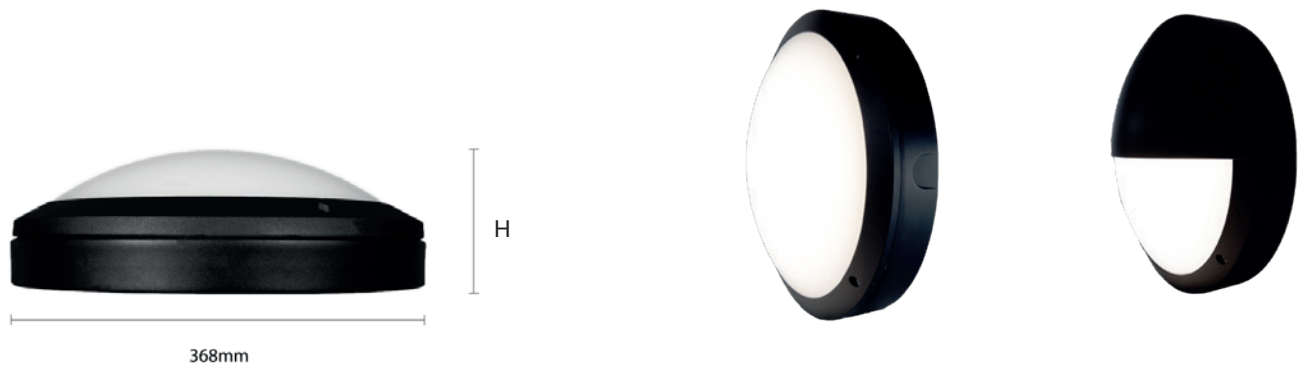

Luminaire Order Builder

DT

STEP 1. Select Current	STEP 2. Optic	STEP 3. CCT	STEP 4. Control	STEP 5. Finish	STEP 6. Options	STEP 7. Emergency
35 350mA 1486Lm- 11.2W 40 400mA 1701Lm- 12.7W 45 450mA 1896Lm- 14.2W 50 500mA 2064Lm- 15.5W 55 550mA 2259Lm- 17W 60 600mA 2472Lm- 18.7W	EY Eyelid Opal Diffuser OP Open Opal Diffuser	3K 3000K 4K 4000K	FO Fixed Output A1 DALI 1-100% Dim A2 DSI A3 Switch Dim A5 Casambi	G Grey B Black	M* Microwave Sensor	E3 Standard 3 Hour ED DALI/EMPRO ES Self-Test EW 3 hour DALI Wireless Sentinel

All electrical and optical data subject to ±10% tolerances.
Values based on 4000K Colour temperature and Open diffuser.

Example Code: DT60OP4KA1BE3

Dimensions

DØ	H	RAL	Code	Colour Swatch
368	146	Grey	G	
368	171*	Black	B	

All dimensions are measured in millimetres (mm)
* Eyelid version only

IP65	IP65 Protection against dust and solid objects, Water jets from any angle (12.5mm nozzle)		Safety Class Class 1 Safety, chassis is connected to earth with a separate terminal, instead of via the mains cable		Warranty 5 year Guarantee