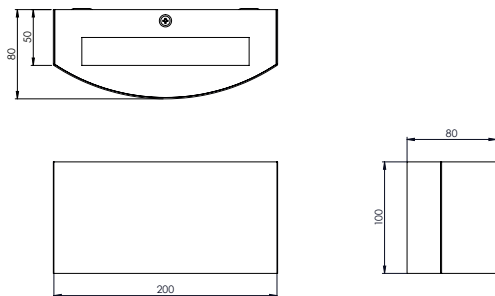

## Technical

Product	MADDISON
Mounting type	Wall mounted
Length	362mm
Lumens	1585 - 1811Lm
Efficacy	Up to 123 lm/W
Colour Temperature	Warm White (3K) Neutral White (4K)
Optics	Opal diffuser
Control	DALI 1-100%, DSI, 1-10V, Casambi, Fixed output
Emergency	3 hour, DALI, Self-Test
Rendering	Ra80+
IP Rating	IP20
Safety Class	Class 1
MacAdam	SDCM 3
L70/B10	>50K

#### Dimensions

L	W	H
200	80	100