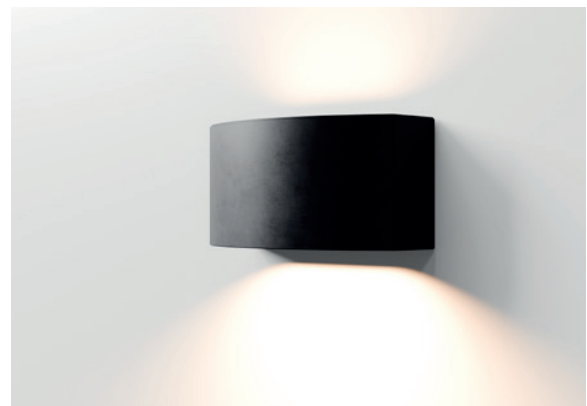

Luminaire Order Builder

MADDISON

STEP 1. Select Current	STEP 2. Optics	STEP 4. CCT	STEP 5. Control	STEP 6. Finish	STEP 7. Emergency
35 350mA 1584 Lm -12.8W 40 400mA 1811 Lm -14.7W	O Opal Diffuser	3K 3000K 4K 4000K	FO Fixed Output A1 DALI 1-100% Dim A2 DSI A3 Switch Dim A4 1-10v A5 Casambi	W RAL9016M B RAL9005 S RAL9006 Z Custom	E3 Standard 3 Hour remote ED DALI/EMPRO remote ES Self-Test remote

All electrical and optical data subject to $\pm 10\%$ tolerances. Values based on 4000K Colour temperature.

Example Code: MDS35O4KA1W

Dimensions

L	W	H
200	80	100

Finish

RAL	Code	Colour Swatch
White	9016	
Black	9005	
Silver	9006	
Custom*	Custom*	

All dimensions are measured in millimetres (mm)

*Custom Colours upon request