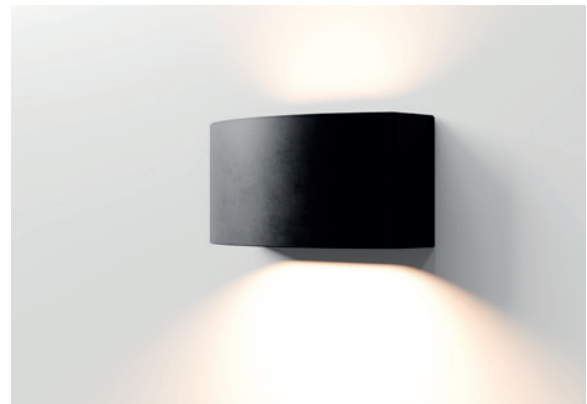

Luminaire Order Builder

MADDISON

STEP 1. Select Current	STEP 2. Optics	STEP 4. CCT	STEP 5. Control	STEP 6. Finish	STEP 7. Emergency
35 350mA 1018 Lm ~7.3W 40 400mA 1163 Lm ~8.3W	O Opal Diffuser	3K 3000K 4K 4000K	FO Fixed Output A1 DALI 1-100% Dim A2 DSI A3 Switch Dim A4 1-10v A5 Casambi	W RAL9016M B RAL9005 S RAL9006 Z Custom	E3 Standard 3 Hour remote ED DALI/EMPRO remote ES Self-Test remote

All electrical and optical data subject to $\pm 10\%$ tolerances. Values based on 4000K Colour temperature.

Example Code: MDS35O4KA1W

Dimensions

L	W	H
200	80	100

Finish

RAL	Code	Colour Swatch
White	9016	
Black	9005	
Silver	9006	
Custom*	Custom*	

All dimensions are measured in millimetres (mm)

*Custom Colours upon request

Warranty
5 year Guarantee