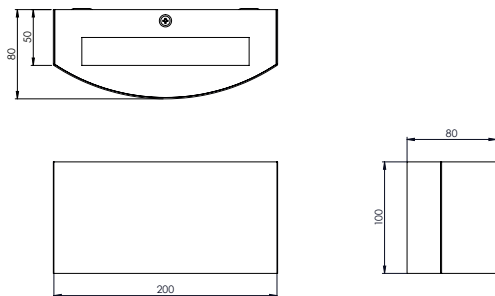

Luminaire Order Builder

MADDISON

STEP 1. Select Current	STEP 2. Optics	STEP 4. CCT	STEP 5. Control	STEP 6. Finish	STEP 7. Emergency
35 350mA 1018 Lm ~7.3W 40 400mA 1163 Lm ~8.3W	O Opal Diffuser	3K 3000K 4K 4000K	FO Fixed Output A1 DALI 1-100% Dim A2 DSI A3 Switch Dim A4 1-10v A5 Casambi	W RAL9016M B RAL9005 S RAL9006 Z Custom	E3 Standard 3 Hour remote ED DALI/EMPRO remote ES Self-Test remote

All electrical and optical data subject to $\pm 10\%$ tolerances. Values based on 4000K Colour temperature.

Example Code: MDS35O4KA1W

Dimensions

L	W	H
200	80	100

Finish

RAL	Code	Colour Swatch
White	9016	
Black	9005	
Silver	9006	
Custom*	Custom*	

All dimensions are measured in millimetres (mm)

*Custom Colours upon request

Warranty
5 year Guarantee